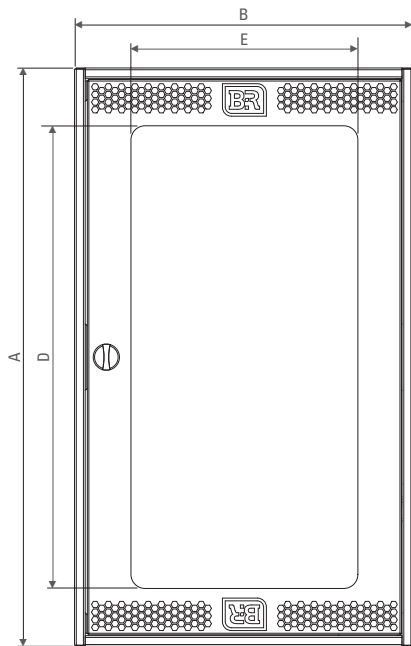

Home Distribution Cabinets

Internal Use Cabinets

TECHNICAL DRAWINGS

Front View