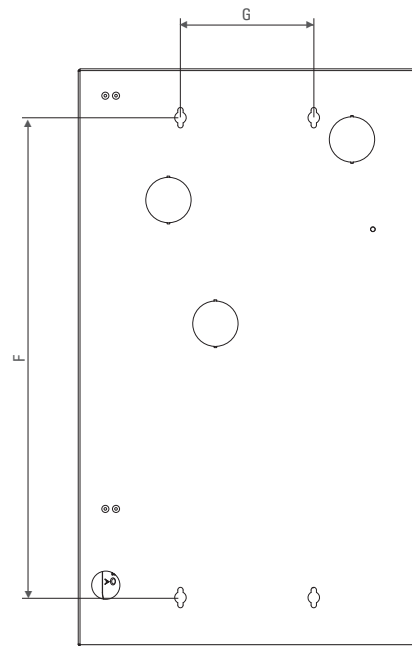

ORDERING GUIDE

Product	Part Number	Inclusions			Dimensions (mm)			Window Opening (mm)		Mounting Centres (mm)	
		GPO	Patch panel	Door Type	Height (A)	Width (B)	Depth (C)	Height (D)	Width (E)	Height (F)	Width (G)
Basic enclosure	NBN-HDC01			Window	650	380	120	–	–	547	150
	NBN-HDC02			Window	1000	380	120	–	–	897	150
Fully featured	NBN-HDC10	•	•	Window	650	380	130	520	255	540	150
	NBN-HDC13	•		Window	650	380	130	520	255	540	150
	NBN-HDC20	•	•	Window	1000	380	130	852	255	850	150
	NBN-HDC23	•		Window	1000	380	130	852	255	850	150
	NBN-HDC15	•	•	Metal	650	380	130	–	–	540	150
	NBN-HDC17	•		Metal	650	380	130	–	–	540	150
	NBN-HDC25	•	•	Metal	1000	380	130	–	–	850	150
	NBN-HDC27	•		Metal	1000	380	130	–	–	850	150

NBN-HDCFK1

Home Distribution Cabinets

Internal Use Cabinets

TECHNICAL DRAWINGS

Front View

Side View

Rear View

AUSTRALIA