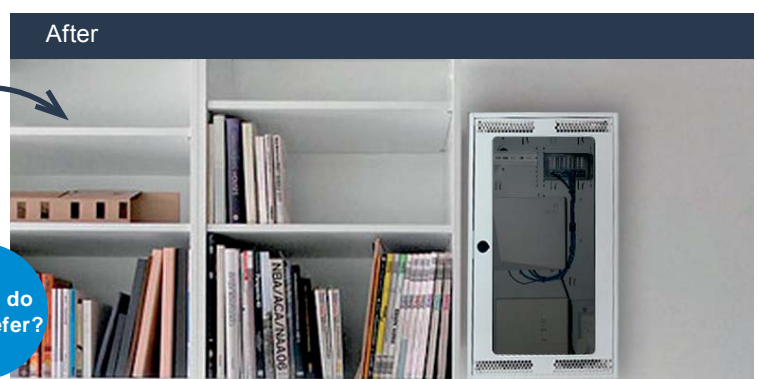

Are you NBN ready?

Features of the Home Distribution Cabinet*.

Mounting positions & holes for PSU and NTD
Mounting position with screws for standard NBN NTD enclosure fitting.

Hinged mounting pan
allows easy access behind mounting to route fibre to NTD enclosure.

4mm diameter bursts for easy mounting of DIN rail.

Cable entries provide pre-punched knockouts for easy cable access.

Power supply unit
mounting position for NBN battery backup power supply.

Which do you prefer?

* Features mentioned above are available on the fully featured enclosure only.

Home Distribution Cabinets

Internal Use Cabinets

- A solution for Fibre-To-The-Home (FTTH) connectivity.
- Suitable for both fibre and copper lines.
- Can be surface or flush mounted.
- Mounting positions and holes for PSU and NTD enclosure.
- Easy mounting of DIN rail.
- Space for additional port patch panels.
- Industry standard 6 inch hole pattern.
- Mounting position for NBN battery back up power supply.
- Acrylic front door for Wi-Fi signal.
- Manufactured from 1.0 zinc coated steel.
- Powdercoated Traffic White RAL9016.