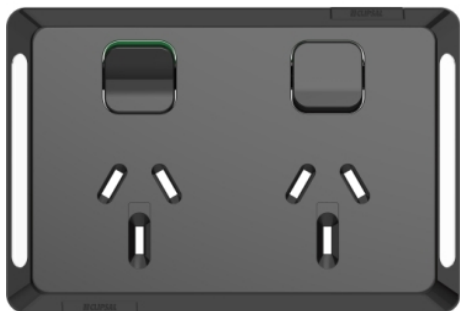

Product data sheet

Characteristics

P3025C-BK

Pro Series, cover frame, 2 switches & 2 sockets, 10 A, Black

Main

Range	Pro Series
Product or component type	Cover frame
Colour tint	Black (BK)
Type of packing	Polybag

Complementary

Range compatibility	Switched socket
Product destination	Switched socket
Number of rocker	2
Number of power socket outlets	2
[In] rated current	10 A
Installation direction	Horizontal
Fixing mode	Clip-on
Surface finish	Glossy
Material	PC (polycarbonate): window ABS (acrylonitrile butadiene-styrene): skin
Height	78 mm
Width	116 mm
Depth	9 mm
Net weight	0.018 kg