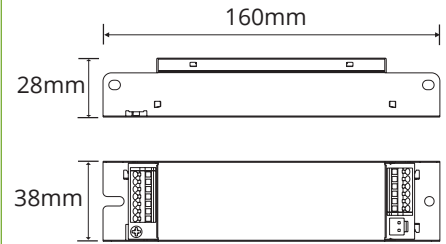

Emergency Battery Kit

Self charging battery for TRIPROOF20/40W12-TRI-EM during blackouts

Emergency Light Kit ensures that lights remain on at a light level sufficient to allow people to see their way for three hours if there is a power failure