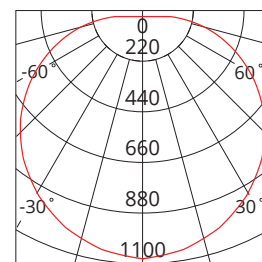

Accessories
SUSPENSION KIT

Photometric
Diagram

Unit: cd
- C0/180 110.0deg
- C90/270 110.0deg

KEY INFORMATION

Lumen Output 40W	4090 / 4410 / 4050lm
- Low Power Mode 20W	2230 / 2250 / 1970lm
Input Power	20 / 40W
Hole Cutout Size	N/A
Install	SURFACE MOUNT
Dimming Options	Non-Dimmable
Trim Colour	WHITE
Warranty	5yr
IP Rating	IP54
IK Rating	IK08
IC Rating	N/A
Rebate Scheme Approvals	VEET; REES; IPART LCP 42.4

PHOTOMETRIC

Efficacy 40W	102 / 110 / 101lm/W
- Low Power Mode 20W	111 / 113 / 98lm/W
LED	SMD
CCT	4000 / 5000 / 6500K
CRI	>80
Beam Angle	120°

ELECTRICAL

Driver	Integral
Supply Input	220-240V, 50/60Hz
Driver Output Voltage	20-57VDC
Power Factor	>0.9
LED Input Current (nominal)	350-700mA
Useful life @Ta25° (L70)	50,000hr