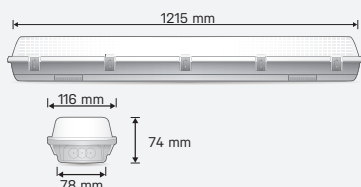

TRIPROOF

TRIPROOF20/40W12-TRI-EM

SAP CODE: 2001066

1200mm, 20/40W
Ecoswitch, Tritone,
rugged indoor/outdoor
LED batten

A robust outdoor/indoor IK08
vandal resistant LED batten
with Ecoswitch, a switch to
select 20 or 40W and an
emergency battery.

Accessories
SUSPENSION KIT

Photometric
Diagram

Unit: cd
- C0/180 110.0deg
- C90/270 110.0deg

KEY INFORMATION

Lumen Output 40W	4090 / 4410 / 4050lm
- Low Power Mode 20W	2230 / 2250 / 1970lm
Input Power	20 / 40W
Hole Cutout Size	N/A
Install	SURFACE MOUNT
Dimming Options	Non-Dimmable
Trim Colour	WHITE
Warranty	5yr
IP Rating	IP54
IK Rating	IK08
IC Rating	N/A
Rebate Scheme Approvals	VEET; REES; IPART LCP 42.4

PHOTOMETRIC

Efficacy 40W	102 / 110 / 101lm/W
- Low Power Mode 20W	111 / 113 / 98lm/W
LED	SMD
CCT	4000 / 5000 / 6500K
CRI	>80
Beam Angle	120°

ELECTRICAL

Driver	Integral
Supply Input	220-240V, 50/60Hz
Driver Output Voltage	20-57VDC
Power Factor	>0.9
LED Input Current (nominal)	350-700mA
Useful life @Ta25° (L70)	50,000hr

CONSTRUCTION

Housing	Polycarbonate
Optics	Polycarbonate Diffuser
Adjustable Angle	N/A
Fixings/Hardware	Bracket
Connection Type	Terminal Block PA14
Total Weight	2kg
Dimensions	1215x116x74mm
Operating Ambient Temp.	0 to 50°C
Electrical Classification	Class 1
Food Grade Approval	HACCP