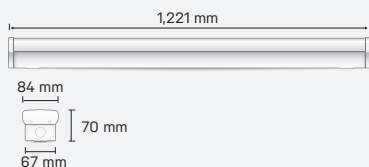

VISTA

VISTA20/40W12-TRI-EM

SAP CODE: 2001063

Photometric Diagram

Unit: cd
 - C0/180 110.0deg
 - C90/270 110.0deg

1200mm, 20/40W
Ecoswitch, Tritone,
conventional
appearance LED batten

An LED replacement for conventional battens with Ecoswitch, a switch to select 20 or 40W and Tritone switchable colour temperature.

Accessories

SUSPENSION KIT; WIREGUARD

KEY INFORMATION

Lumen Output 40W	4540 / 4880 / 4470lm
- Low Power Mode 20W	2400 / 2510 / 2430lm
Input Power	40W
Hole Cutout Size	N/A
Install	SURFACE MOUNT
Dimming Options	Non-Dimmable
Trim Colour	WHITE
Warranty	5yr
IP Rating	IP20
IK Rating	N/A
IC Rating	N/A
Rebate Scheme Approvals	VEET; REES; IPART LCP 46.75

PHOTOMETRIC

Efficacy 40W	114 / 122 / 112lm/W
- Low Power Mode 20W	120 / 125 / 121lm/W
LED	SMD
CCT	4000 / 4700 / 5700K
CRI	>80
Beam Angle	120°

ELECTRICAL

Driver	Integral
Supply Input	220-240V, 50/60Hz
Driver Output Voltage	20-57VDC
Power Factor	>0.9
LED Input Current (nominal)	350-700mA
Useful life @Ta25° (L70)	50,000hr

CONSTRUCTION

Housing	Aluminium
Optics	Polycarbonate Diffuser
Adjustable Angle	N/A
Fixings/Hardware	N/A
Connection Type	Terminal Block PA14
Total Weight	2kg
Dimensions	1221x84x70mm
Operating Ambient Temp.	0 to 50°C
Electrical Classification	Class 1
Food Grade Approval	HACCP