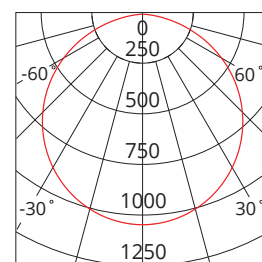

VISTA

VISTA20/40W12-TRI-EM

SAP CODE: 2001063

Photometric Diagram

Unit: cd
 - C0/180 110.0deg
 - C90/270 110.0deg

1200mm, 20/40W
Ecoswitch, Tritone,
conventional
appearance LED batten

An LED replacement for conventional battens with Ecoswitch, a switch to select 20 or 40W and Tritone switchable colour temperature.

PHOTOMETRIC

Efficacy 40W	114 / 122 / 112lm/W
- Low Power Mode 20W	120 / 125 / 121lm/W
LED	SMD
CCT	4000 / 4700 / 5700K
CRI	>80
Beam Angle	120°

ELECTRICAL

Driver	Integral
Supply Input	220-240V, 50/60Hz
Driver Output Voltage	20-57VDC
Power Factor	>0.9
LED Input Current (nominal)	350-700mA
Useful life @Ta25° (L70)	50,000hr