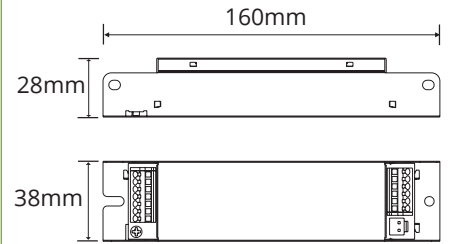

Emergency Battery Kit

Self charging battery for VISTA20/40W12-TRI-EM during blackouts

Emergency Light Kit ensures that lights remain on at a light level sufficient to allow people to see their way for three hours if there is a power failure