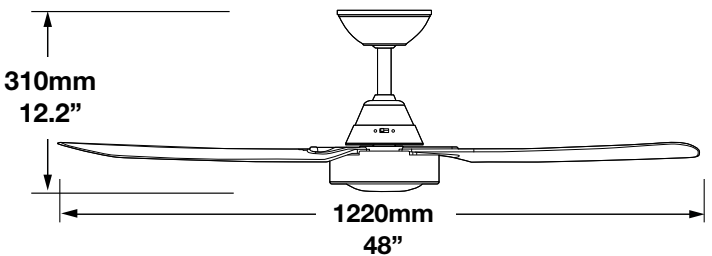

SCUD

3 BLADE CEILING FAN

3*
YEAR WARRANTY

ULTRA
QUIET

BUILT
TOUGH
FROM ABS

QUICK
INSTALL

STRONG
AIR FLOW

The Scud 3 blade ceiling fan provides exceptional air circulation and cooling effect within indoor and covered outdoor areas. It is made from durable ABS for a long working life and pre-balanced for smoother, low noise operation.

- Innovative blade geometry maximises air flow & fan efficiency.
- High quality and reliable AC motor and components.
- Engineered for fast and efficient installation.
- Suitable for indoor and covered outdoor areas.
- Quick connect terminals simplify wiring.
- Comes with three speed wall controller with light switch.
- Optional remote control available (Part number SFREMOTE).

MODEL	SCU48WH
Max. Air Flow m³/hr	11,400
Watts	45
Volts	220-240
Hertz	50