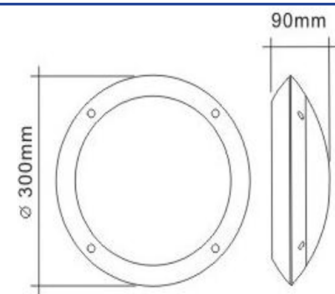

#### Line Drawings

#### Physical

Dimensions	Ø300 x H90mm
Diffuser	Polycarbonate
Luminaire Colour	Black
Weight	1kg
Luminaire Material	Polycarbonate
Driver Location	Integrated
Finish	Polycarbonate
Installation	Wall Surface Mounted