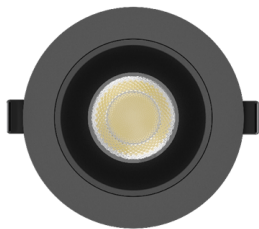

Conix Downlight

Featuring a low glare design for visual comfort, as well as a simple and stylish form, the Conix downlight is the perfect solution for both residential and commercial applications. The Colour Select option provides flexibility to create the right ambience for any environment.

- Low glare recessed diffused 60 degree lens
- IP44 ingress protection (front only)
- Colour Select - 3000K, 4000K, and 6500K

COLOUR SELECT

80

CRI

IP44

Ingress Protection Rating

IK03

Impact Rating

50,000hrs (L70/B10) @ 40°C

Lifetime

3 Years

Warranty

Symmetric

Beam Distribution

CODE	LAMP POWER	EXIT LUMEN	EFFICACY	CCT	DIMENSIONS	LUMINAIRE COLOUR
CNX63/4/65B	6.5W	650lm	100lm/W	4000K	L110 x W110 x H85 mm	Black
		590lm		3000K		
		600lm		6500K		
CNX63/4/65W	6.5W	770lm	115lm/W	4000K	L110 x W110 x H85 mm	White
		740lm		3000K		
		750lm		6500K		

Line Drawings

CNX63/4/65W

CNX63/4/65W

CNX63/4/65B

CNX63/4/65B

CNX63/4/65B