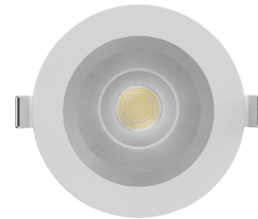

Conix Downlight

Featuring a low glare design for visual comfort, as well as a simple and stylish form, the Conix downlight is the perfect solution for both residential and commercial applications. The Colour Select option provides flexibility to create the right ambience for any environment.

- Low glare recessed diffused 60 degree lens
- IP44 ingress protection (front only)
- Colour Select - 3000K, 4000K, and 6500K

COLOUR SELECT

80

CRI

IP44

Ingress Protection Rating

IK03

Impact Rating

50,000hrs (L70/B10) @ 40°C

Lifetime

3 Years

Warranty

Symmetric

Beam Distribution

CODE	LAMP POWER	EXIT LUMEN	EFFICACY	CCT	DIMENSIONS	LUMINAIRE COLOUR
CNX63/4/65B	6.5W	650lm	100lm/W	4000K	L110 x W110 x H85 mm	Black
		590lm		3000K		
		600lm		6500K		
CNX63/4/65W	6.5W	770lm	115lm/W	4000K	L110 x W110 x H85 mm	White
		740lm		3000K		
		750lm		6500K		

Line Drawings

CNX63/4/65W

CNX63/4/65W

CNX63/4/65B

CNX63/4/65B

CNX63/4/65B