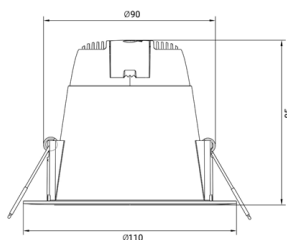

CNX63/4/65W

Line Drawings