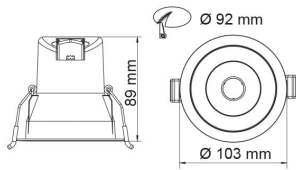

### Technical Specification

Product	Model No.	Input Voltage (V/AC)	Power (W)	Lumens (lm)	CCT (K)	Beam Angle (°)
	S9068TC/WH	240	9	700/780/750	3000/4000/5700	60
	S9068TC/BK	240	9	570/630/610	3000/4000/5700	60

Dimmable	Cut Out (mm)	Diameter (mm)	Dim (mm)
YES	92	103	89(H)
YES	92	103	89(H)

Due to continued product and technology enhancements, data sourced from sal.net.au shall not form part of any contract and or technical performance guarantee unless expressly confirmed in writing by SAL at the time of order. Products are sold in accordance with SAL Terms and Conditions of sale and all images shown are for illustration purposes only and may vary from the actual colour or finish. Unless specifically stated, all IP ratings nominated for Interior products are from "below the ceiling".

## Dimensions

### Dimensions