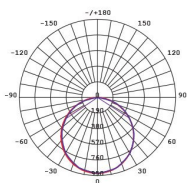

Model No.	Body Colour	Dim (mm)	IPART	REES	VEET
S9754/306TC	White	595(L) x 295(W) x 12(H)	YES	YES	YES
S9754/606TC	White	595(L) x 595(W) x 12(H)	YES	YES	YES
S9754/312TC	White	1195(L) x 295(W) x 12(H)	YES	YES	YES
S9754/612TC	White	1195(L) x 595(W) x 12(H)	YES	YES	YES
S9754/606CW	White	595(L) x 595(W) x 12(H)	YES	YES	YES
S9754/606DL	White	595(L) x 595(W) x 12(H)	YES	YES	YES
S9754/312CW	White	1195(L) x 295(W) x 12(H)	YES	YES	YES
S9754/312DL	White	1195(L) x 295(W) x 12(H)	YES	YES	YES
S9754/612CW	White	1195(L) x 595(W) x 12(H)	YES	YES	YES
S9754/612DL	White	1195(L) x 595(W) x 12(H)			
S9754/306EM	White	595(L) x 295(W) x 12(H)			
S9754/312EM	White	1195(L) x 295(W) x 12(H)			
S9754/612EM	White	1195(L) x 595(W) x 12(H)			
S9754/606EM	White	595(L) x 595(W) x 12(H)			

Due to continued product and technology enhancements, data sourced from sal.net.au shall not form part of any contract and or technical performance guarantee unless expressly confirmed in writing by SAL at the time of order. Products are sold in accordance with [SAL Terms and Conditions of sale](#) and all images shown are for illustration purposes only and may vary from the actual colour or finish. Unless specifically stated, all IP ratings nominated for Interior products are from "below the ceiling".

Photometric Data

Unit: cd C0/C180 — C90/C270

S9754/312TC at 4000K