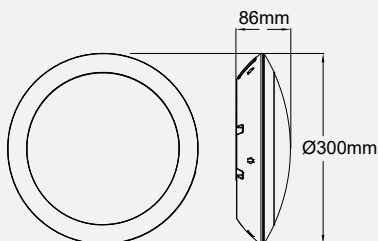

DAWN HERO

DN13WHR-EM

SAP CODE: 2002289

Sleek, beautiful and tough.

DAWN HERO is a sleek and elegant, yet robust and vandal proof bulkhead design. Retrofittable eyelid accessories are included in every model for increased flexibility and functionality.

Suitable for up to +50°C ambient temperature it is perfect for the warmer Australian climate.

This model is an Emergency version.

Emergency