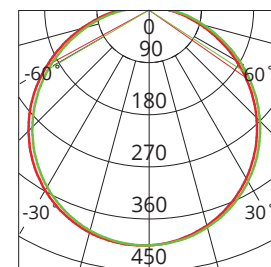

PHOTOMETRIC DIAGRAM

Unit: cd
- C0/180 116.6deg
- C90/270 116.7deg

POWER/LUMEN SETTINGS

POWER	LUMENS	EFFICACY	CCT
11W	950 lm	88 lm/W	3000K
	1000 lm	92 lm/W	4000K
15W	1250 lm	84 lm/W	3000K
	1310 lm	88 lm/W	4000K

SPECIFICATIONS

Total Weight:	0.7kg
Dimensions:	Ø300 x 86mm
Body Material:	Polycarbonate
Diffuser Material:	Polycarbonate (Opal)
Body colour:	Black
IP Rating:	IP66
IK Rating:	IK10
Beam Angle:	110°
CRI:	>80
SDCM:	<6
Driver:	Integral
Power Connection:	Terminal Block
Input:	220-240V, 50/60Hz
Electrical Classification:	Class 2
Power Factor:	>0.8
Protection:	Overload / Short Circuit
Lifespan:	>50,000hrs @Ta25°C (L70)
Operating Ambient Temperature:	0 to 40°C
Smart:	KASTA Compatible
Dimming:	Non-Dimmable

EMERGENCY KIT

Battery Type:	LiFeP04 3.2V 3000mAh
Operation Time:	3 Hours
Recharge Time:	24 Hours
Power:	2W
Lumen Output:	250lm, C0/D32, C90/D32

ACCESSORIES

Eyelid Cover
(Supplied with Product)